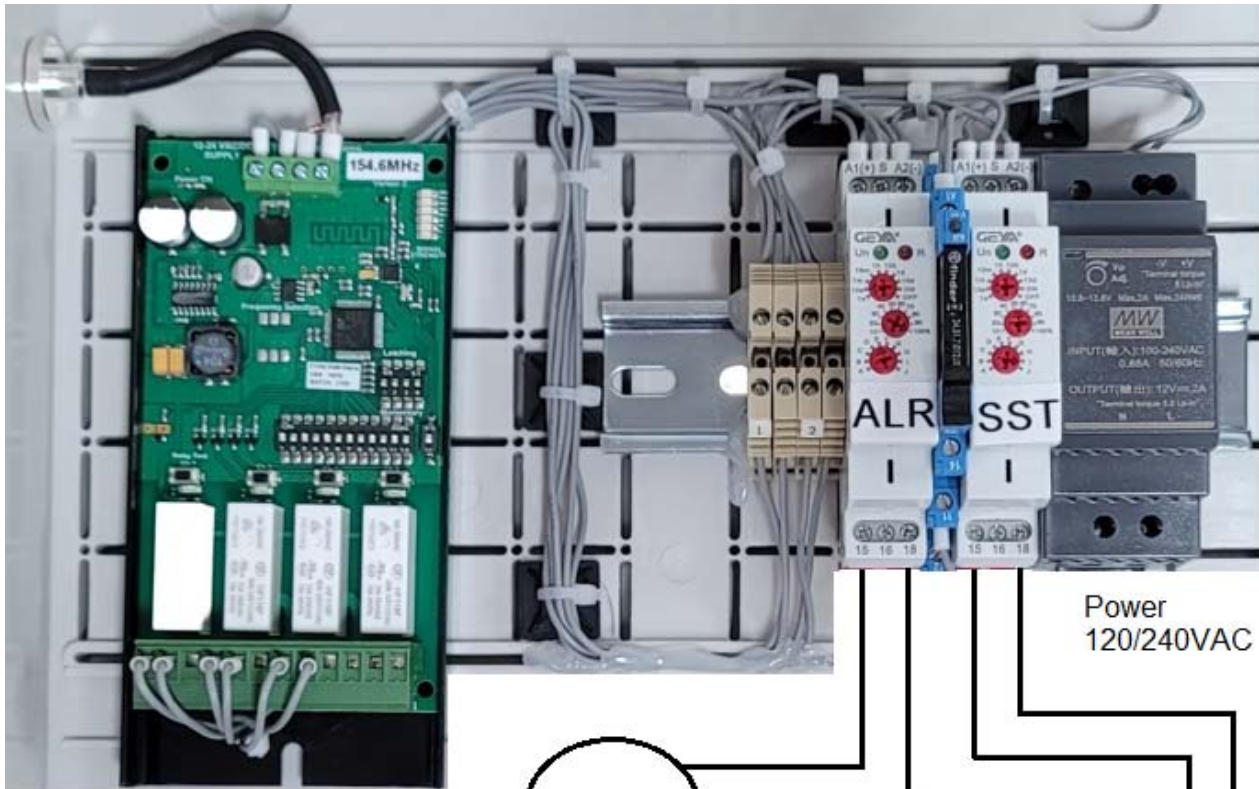

154 Special Receiver Start Stop with Alarm

CH 3 Output Module

ALR Time Setting
 Time set 60 Seconds
 Dial CCW 0
 Function **e** Off Delay
 Output

Control Power input

Control Power input

Electrodepot.com