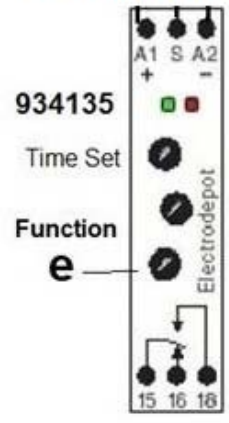

154 Special Receiver Start Stop with Alarm

CH 3 Output Module

ALR Time Setting
 Time set 60 Seconds
 Dial CCW 0
 Function **e** Off Delay
 Output

Control Power input

Control Power input

Electrodepot.com